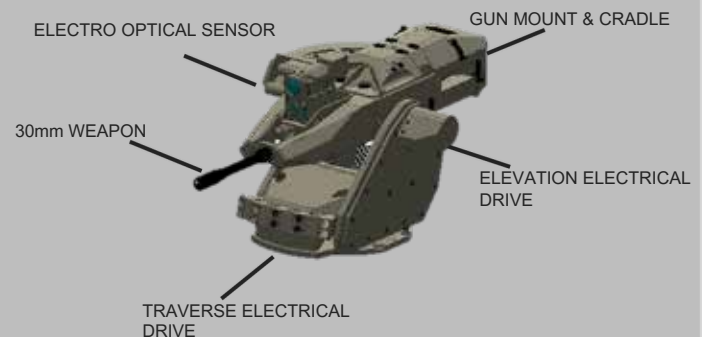

LAND ROGUE - DL

**DEFA 30mm REMOTELY OPERATED
GUN AND OBSERVATION SYSTEM**

The Land Rogue is product line of remotely controlled weapon systems developed for use on Armoured Vehicles and Point-Defence Installations. Featuring calibres from 7,62mm to 30mm and technology such as automated target tracking, stabilised aiming, range finding, thermal vision and more, built into a low maintenance and low cost platform, ready for integration into modern Combat Management Systems.

AMMUNITION

- 100 Rounds (30mm x 113mm)
- Wide range of ammunition types available

ILLUSTRATIONS

DISPLAY & CONTROLLER

SYSTEM SIZE

SYSTEM DIAGRAM

Distributed by: TAMING SARI DEFENCE SDN BHD

No 171, 1st Floor, Persiaran PM/2, Pusat Bandar Seri Manjung, 32040 Seri Manjung, Perak